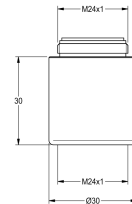

## TECHNICAL DATA

Calculation Flow Rate Cold Water	0.10 liter per seconds
Depressurised	NO
Adjustable Flow Time	YES
Functional Principle	HYDRALIC-C
Gross Weight	0.74 kg
Diameter Nominal	DN-15-1-2INH
Material Fitting	BRASS
Maximum Flow Time	20 s
Minimum Flow Pressure	1.00 bar
Minimum Flow Time	5 s
Type Of Mixing	NO
Net Weight	0.70 kg
Protective Shutdown	NO
Sound Insulation	1
Spout Projection	100.00 mm
Surface Finish Fitting	CHROMISED
Surface Material	CHROME
Thermal Disinfection	NO
Type Of Fitting	BIB-TAP
Type Of Mounting	WALL-MOUNTING
Type Of Operation	MANUAL-OPERATION
Type Of Tap	BIB-TAP
Volume Flow Rate At 3 Bar	0.10 liter per seconds
Hygiene Flushing	NO

## ACCESSORIES

**AERATOR**

2000101160

**ROSETTE**

2000101432

**EXTENSION ADAPTER**

2000101433

**SPOUT EXTENSION**

## SPARE PARTS

**FUNCTIONAL PART**

2000104357