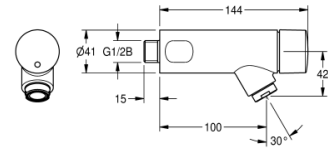

SELF-CLOSING BIB TAP

AQUA205 | 2000065910

ARTICLE GROUP (AG) : **AQUA205 ++** | ARTICLE FAMILY (AF) : **Self closing tap** | PRODUCT GROUP (PG) : **Taps** |
MODEL RANGE : **AQUA**

AQUALINE-S self-closing bib tap DN 15, noise group I, for connection to cold water or pre-mixed warm water, flow time adjustable, all-metal construction, polished chromium-plated brass.

for connection to cold water

TECHNICAL DATA

Calculation Flow Rate Cold Water	0.10 liter per seconds
Depressurised	NO
Adjustable Flow Time	YES
Functional Principle	HYDRALIC-C
Gross Weight	0.74 kg
Diameter Nominal	DN-15-1-2INH
Material Fitting	BRASS
Maximum Flow Time	20 s
Minimum Flow Pressure	1.00 bar
Minimum Flow Time	5 s
Type Of Mixing	NO
Net Weight	0.70 kg
Protective Shutdown	NO
Sound Insulation	1
Spout Projection	100.00 mm
Surface Finish Fitting	CHROMISED
Surface Material	CHROME
Thermal Disinfection	NO
Type Of Fitting	BIB-TAP
Type Of Mounting	WALL-MOUNTING
Type Of Operation	MANUAL-OPERATION
Type Of Tap	BIB-TAP
Volume Flow Rate At 3 Bar	0.10 liter per seconds
Hygiene Flushing	NO