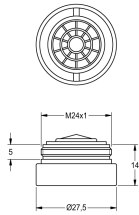

SELF-CLOSING BIB TAP

AQUA205 | 2000065910

ARTICLE GROUP (AG) : **AQUA205 ++** | ARTICLE FAMILY (AF) : **Self closing tap** | PRODUCT GROUP (PG) : **Taps** |
MODEL RANGE : **AQUA**

ACCESSORIES

AERATOR

2000101160