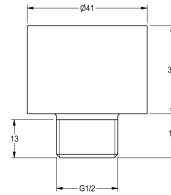

EXTENSION ADAPTER

2000101433